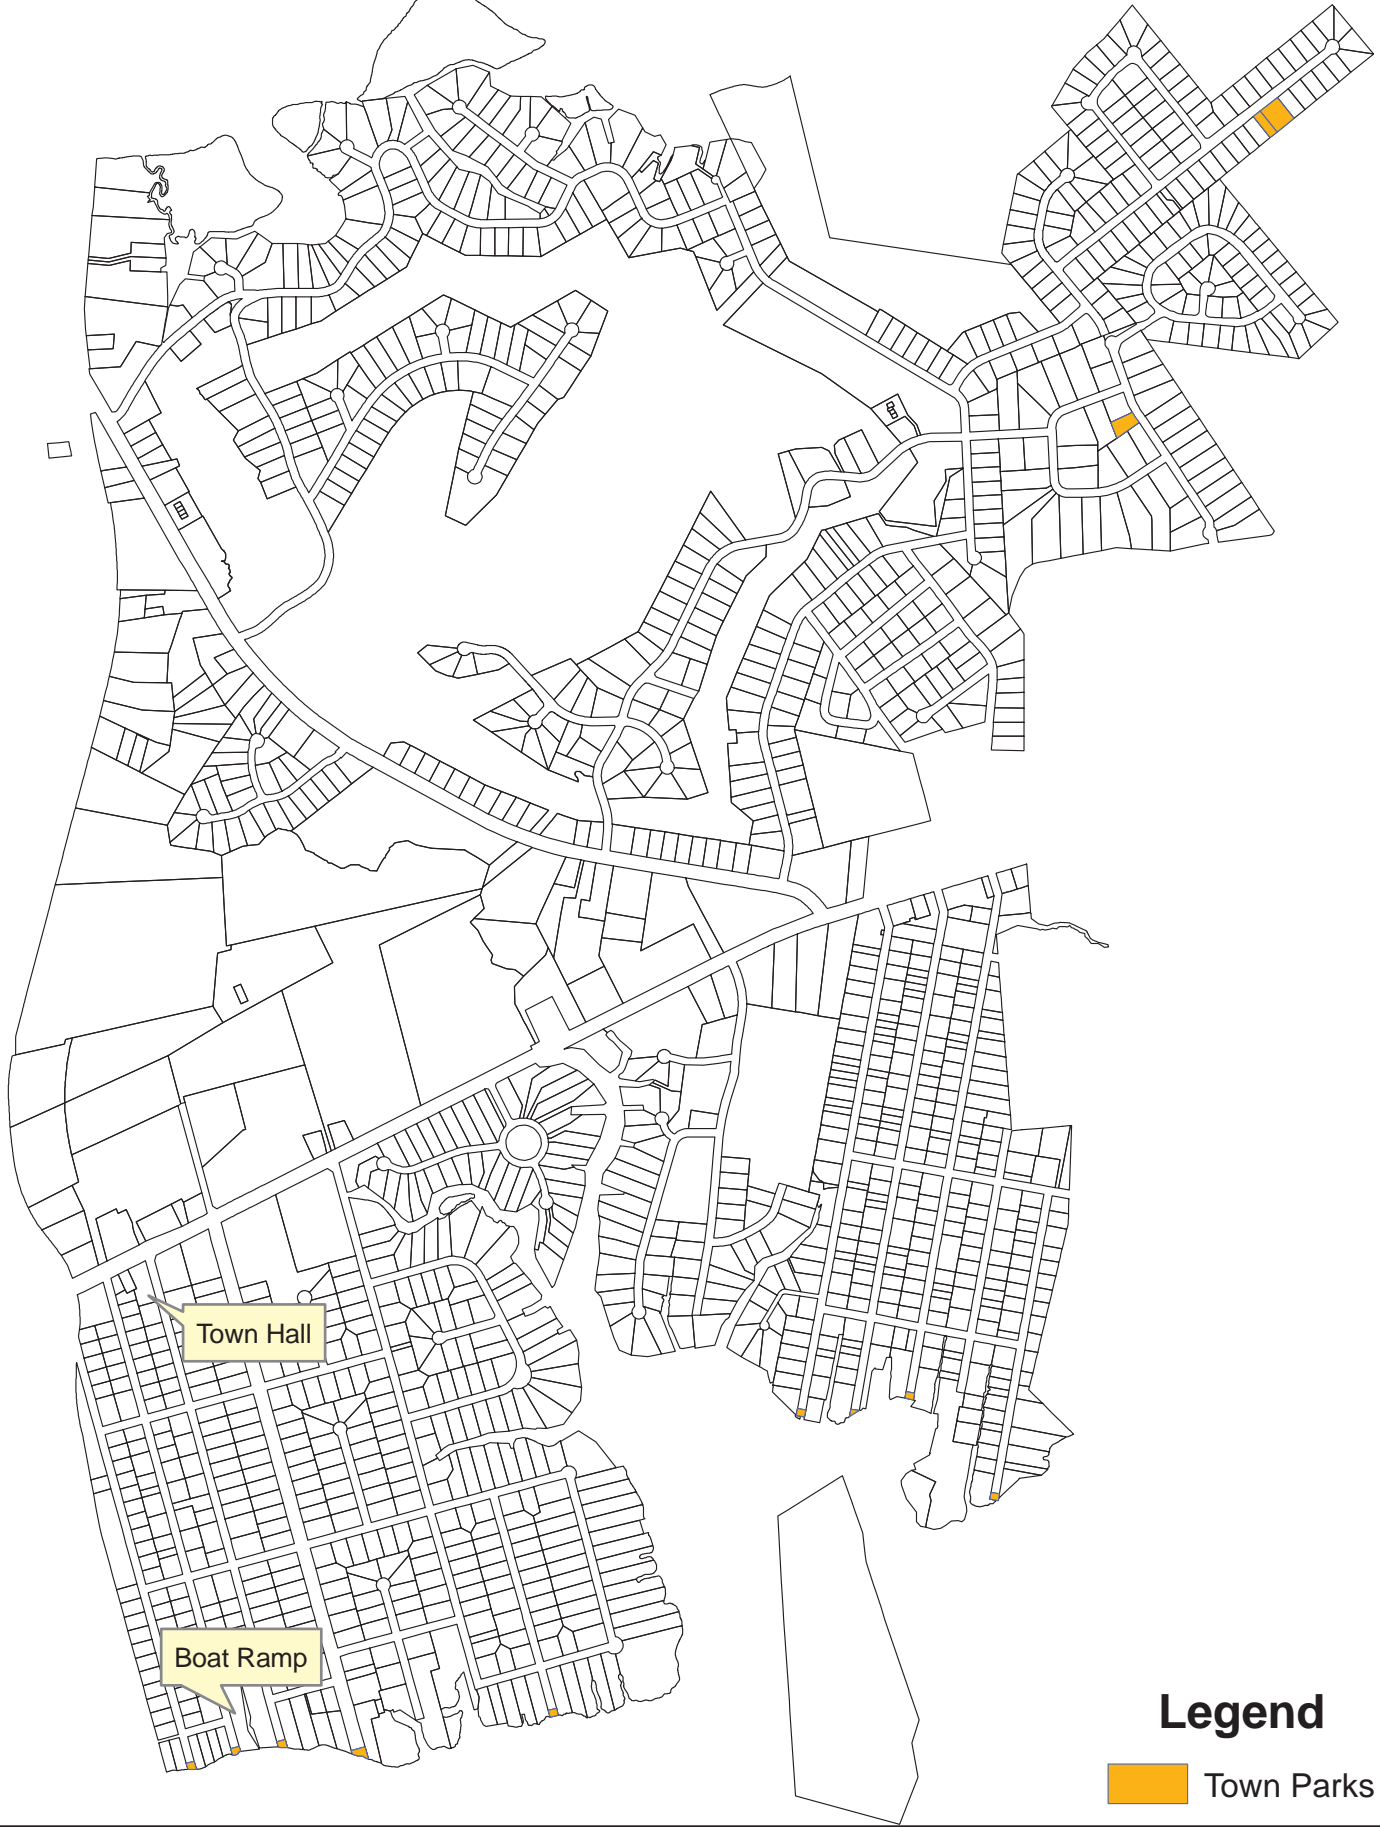

Cape Carteret Town Parks

Town Hall

Boat Ramp

Legend

 Town Parks